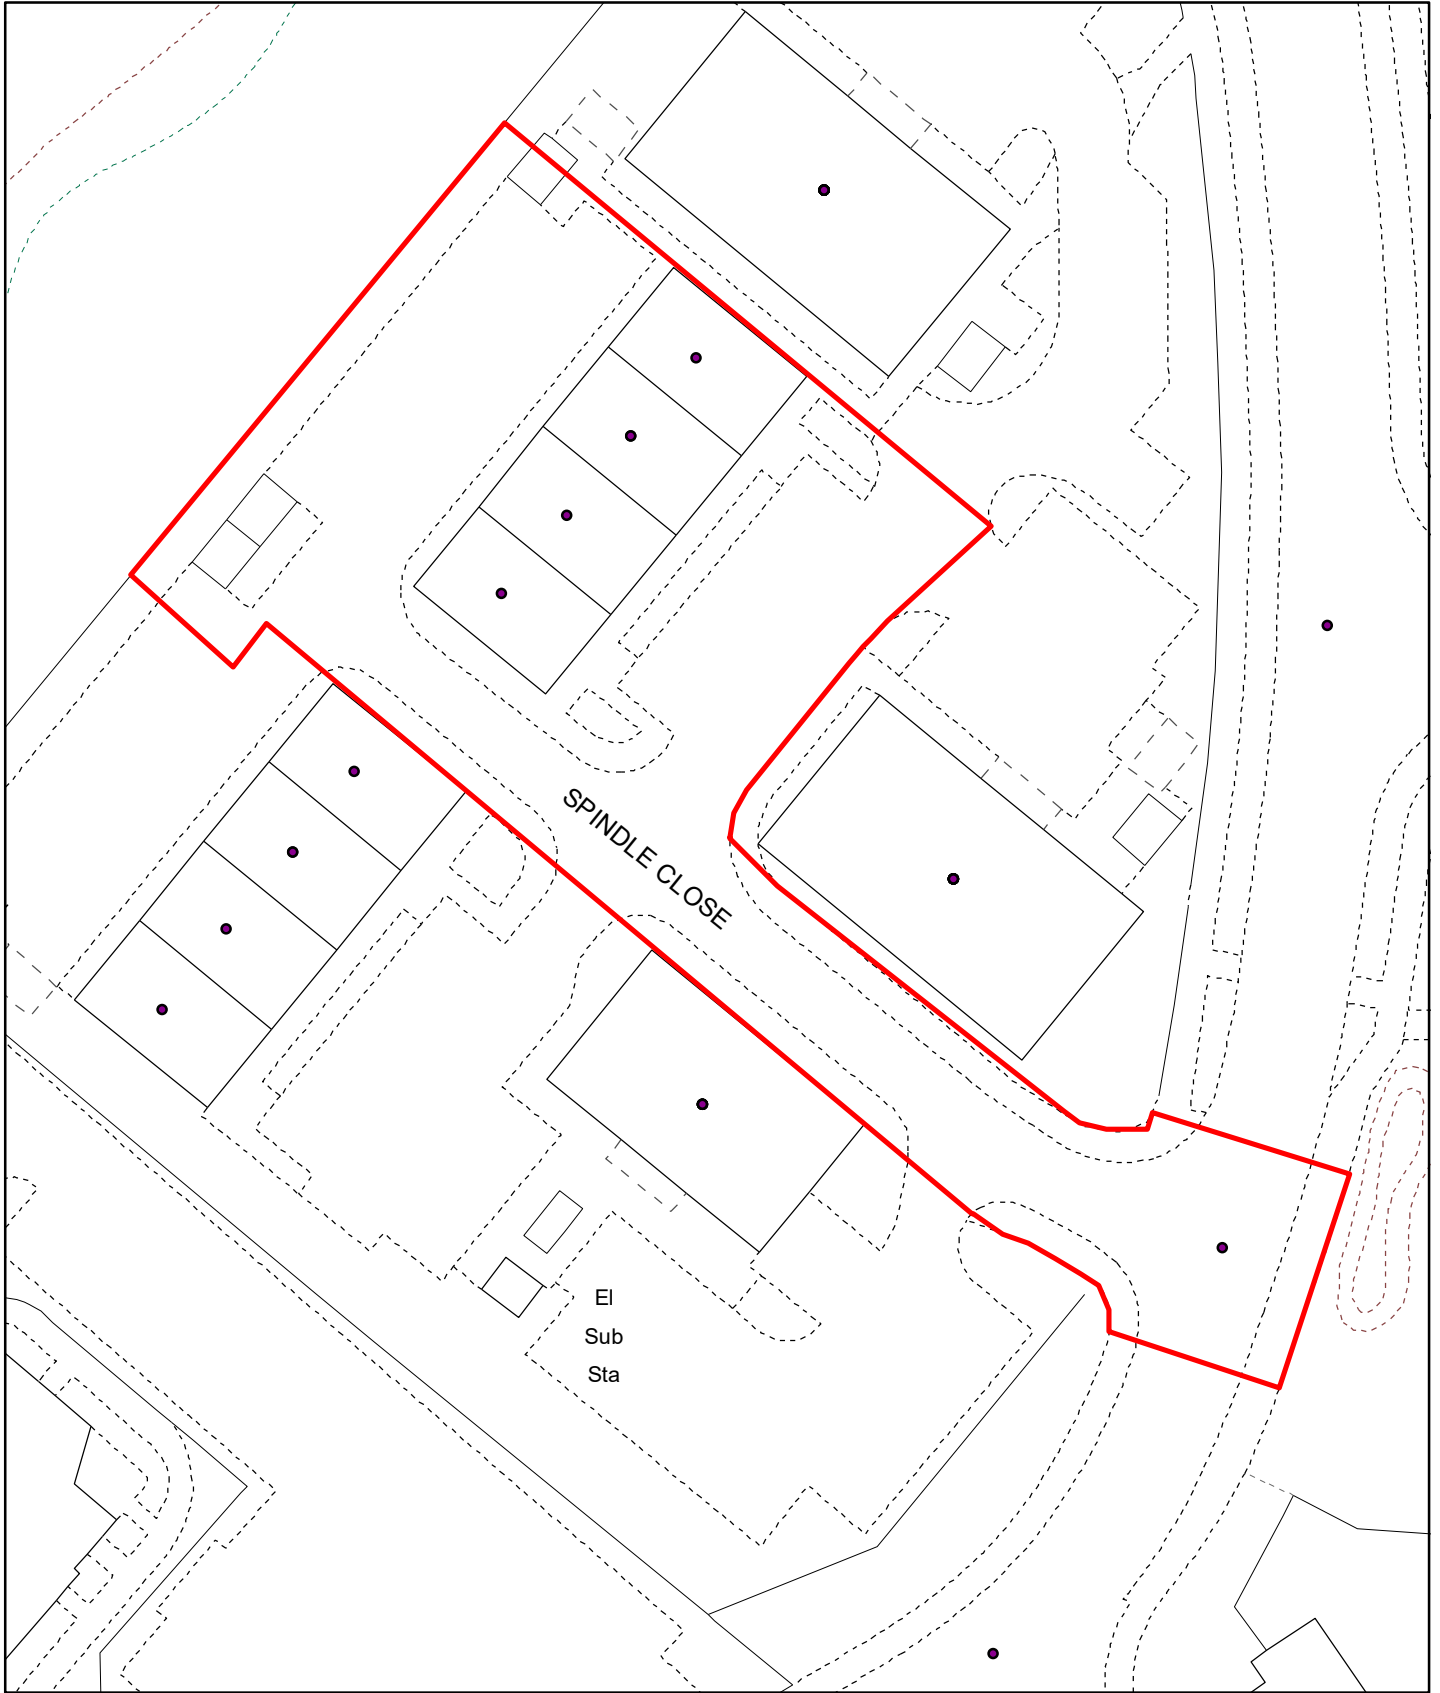

23/1001/FH - Block E, Hurricane Way, Hawkinge, Folkestone, CT18 7SS

Planning Application:  
23/1001/FH

Drawn date:  
07 Feb 2024

Drawn by:  
Carrie Stacey

Drawing ref:  
2139/COP/LS

Llywelyn Lloyd  
Chief Planning Officer

Contains Ordnance Survey data  
© Crown copyright and database right  
Folkestone & Hythe District Council AC0000821403 - 2024

Drawn at 1:500 on A4